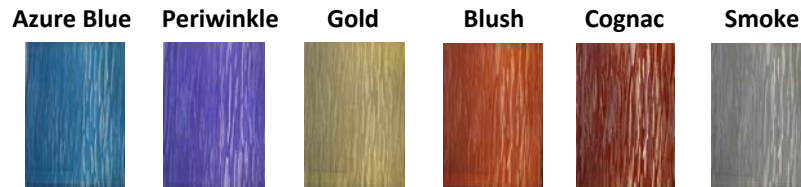

Duo-Gard Industries

Sunset Collection—Sea Grass Series

This panel solution comes in an array of colors and is available in translucent or opaque designs. This product is economical and flexible in both aesthetics and performance.

Available Colors:

Features

affordable	light weight	interior
substrate: polycarbonate or acrylic	recyclable/recycled content	LED backlighting system
standard and custom color/sizes	acrylic or polycarbonate	finish: one or two-sided matte