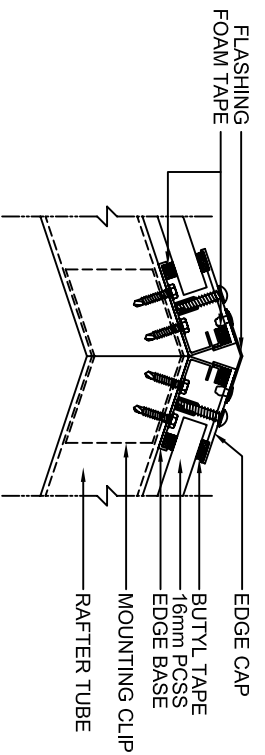

GLAZING OPTIONS

- 8MM
- 10MM
- 16MM PCSS (SHOWN)
- 25MM PCSS

DESCRIPTION
SERIES 3000 VBPC RIDGE SYSTEM

THIS DRAWING IS PROPRIETARY AND FOR THE SOLE USE OF OUR CUSTOMER AND MAY NOT BE COPIED OR REPRODUCED WITHOUT PRIOR WRITTEN CONSENT FROM DUO-GARD INDUSTRIES, INC. LEAD TIME BEGINS UPON RECEIPT OF SIGNED SHOP DRAWINGS

Tel (734) 207-9700 Fax (734) 207-7995
 www.duo-gard.com

DWGN BY BDH	DRWG DATE 3/26/09	SCALE NTS	PAGE 1	OF 1	DRAWING # SCRID-VBPC
----------------	----------------------	--------------	-----------	---------	-------------------------