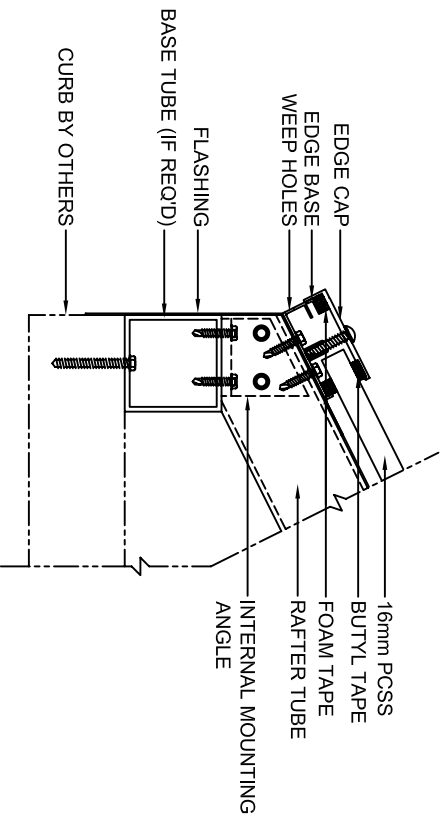

GLAZING OPTIONS

- 8MM
- 10MM
- 16MM PCSS (SHOWN)
- 25MM PCSS

DESCRIPTION
SERIES 3000 VBPC RIDGE SYSTEM

THIS DRAWING IS PROPRIETARY AND FOR THE SOLE USE OF OUR CUSTOMER AND MAY NOT BE COPIED OR REPRODUCED WITHOUT PRIOR WRITTEN CONSENT FROM DUO-GARD INDUSTRIES, INC. LEAD TIME BEGINS UPON RECEIPT OF SIGNED SHOP DRAWINGS

Tel (734) 207-9700 Fax (734) 207-7995
 www.duo-gard.com

DWGN BY BDH	DRWG DATE 3/26/09	SCALE NTS	PAGE 1	OF 1	DRAWING # SCRID-VBPC
----------------	----------------------	--------------	-----------	---------	-------------------------