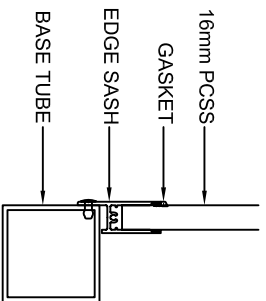

GLAZING OPTIONS

- 8MM
- 10MM
- 16MM PCSS (SHOWN)
- 25MM PCSS

DESCRIPTION
SERIES 3000 VBPC RIDGE SYSTEM

THIS DRAWING IS PROPRIETARY AND FOR THE SOLE USE OF OUR CUSTOMER AND MAY NOT BE COPIED OR REPRODUCED WITHOUT PRIOR WRITTEN CONSENT FROM DUO-GARD INDUSTRIES, INC. LEAD TIME BEGINS UPON RECEIPT OF SIGNED SHOP DRAWINGS

Tel (734) 207-9700 Fax (734) 207-7995
 www.duo-gard.com

DWGN BY BDH	DRWG DATE 3/26/09	SCALE NTS	PAGE 1	OF 1	DRAWING # SCRID-VBPC
----------------	----------------------	--------------	-----------	---------	-------------------------