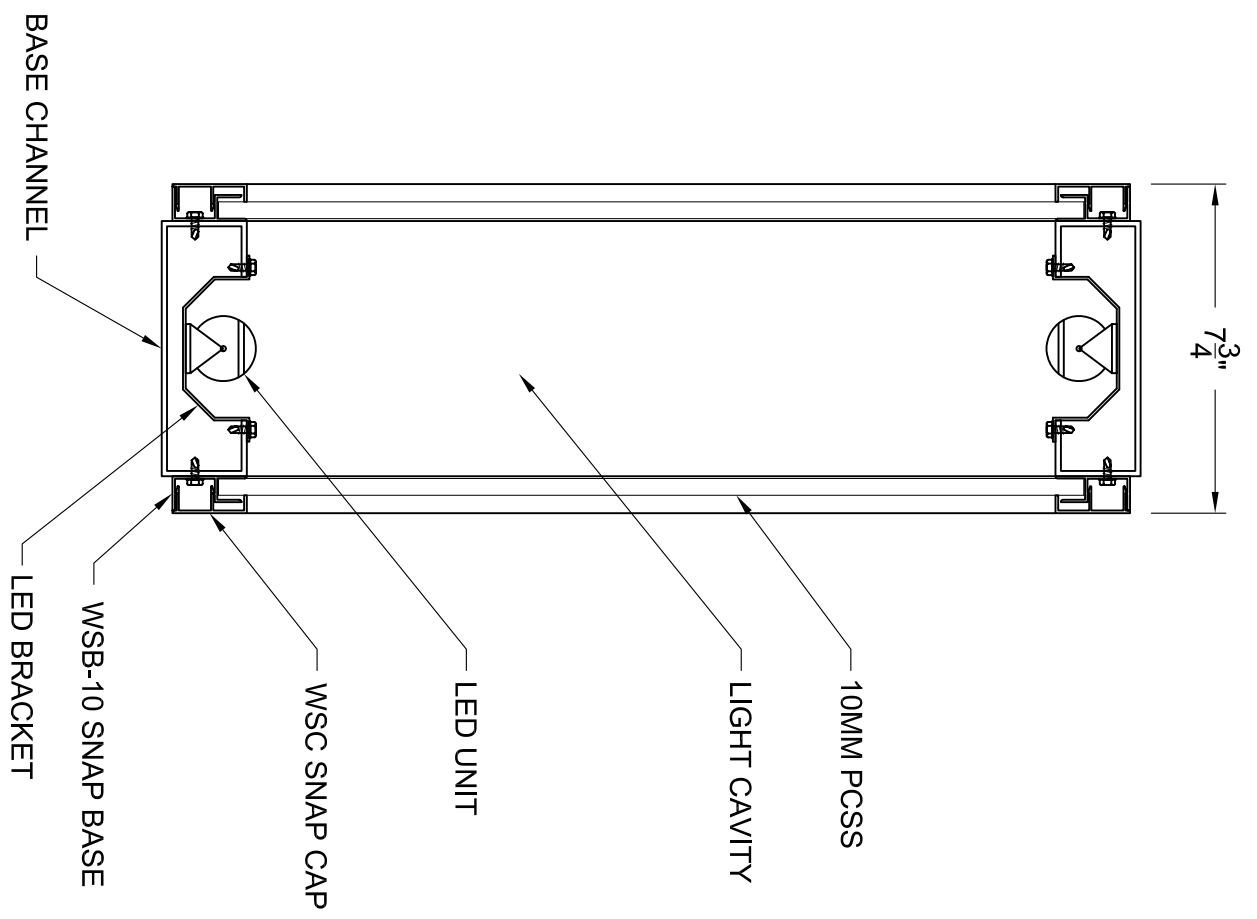

PRODUCT:	ILLUMAWALL - ILLUMINATION ON TWO SIDES	SCALE:	NO SCALE
MAX. SIZE:		DATE:	1/23/07
ISSUED FOR:	WEBSITE - MARKETING MATERIALS	DWG #	ILLW-CONFIG-3

DOUBLE SIDED INTERIOR

This drawing is proprietary and for the sole use of our customer and may not be copied or reproduced without prior written consent from Duo-Gard Industries, Incorporated.