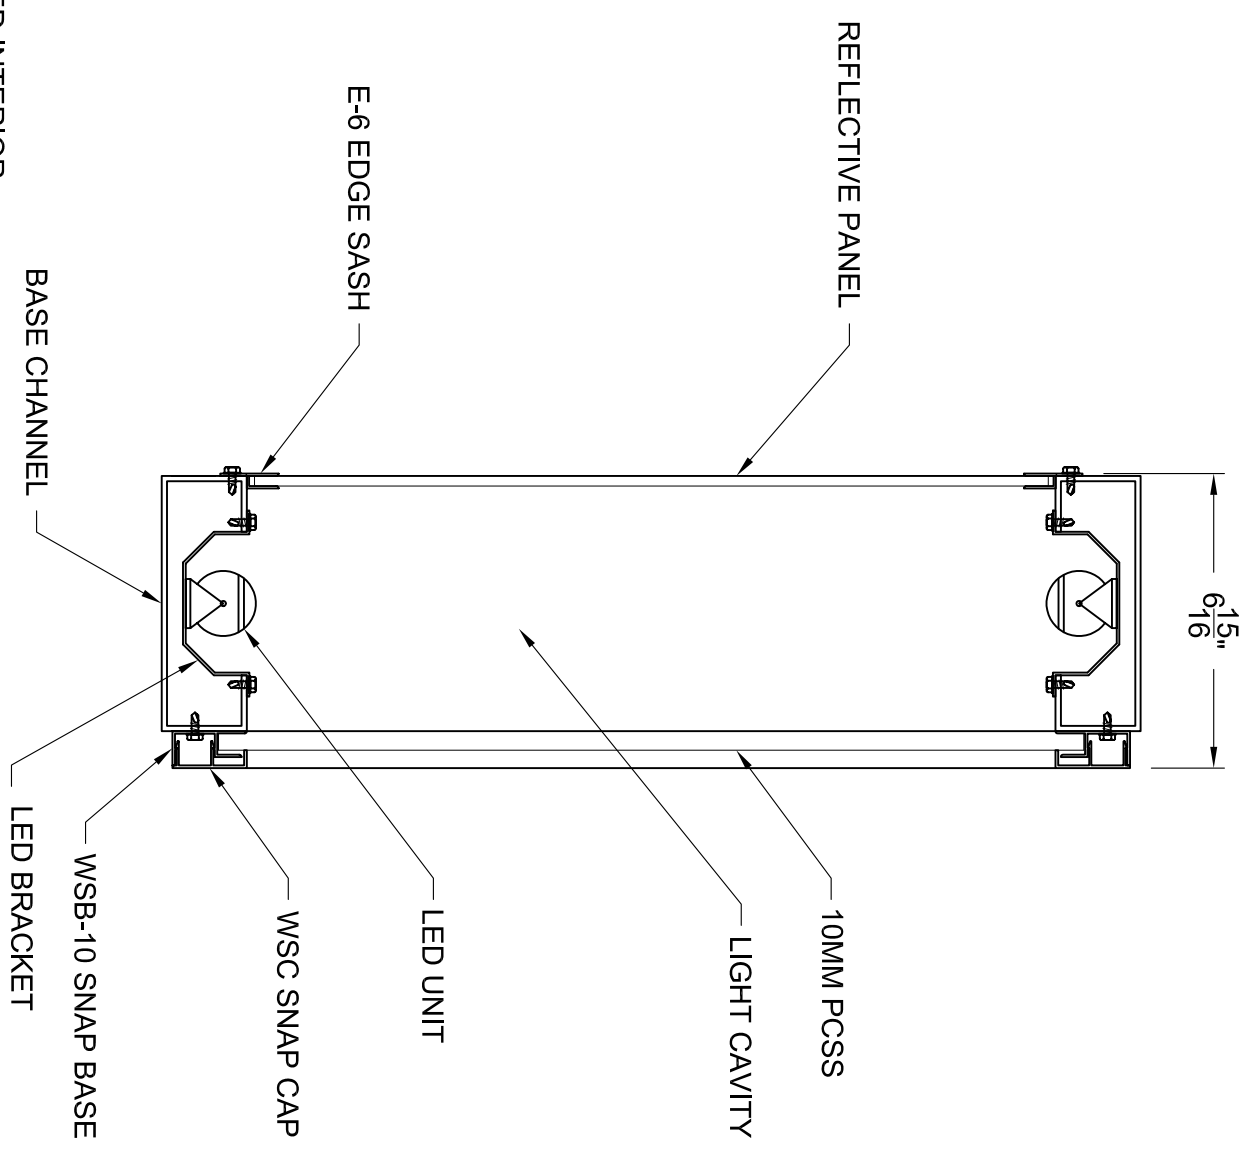

PRODUCT:	ILLUMAWALL - ILLUMINATION ON ONE SIDE	SCALE:	NO SCALE
MAX. SIZE:		DATE:	1/23/07
ISSUED FOR:	WEBSITE - MARKETING MATERIALS	DWG #	ILLW-CONFIG-4

SINGLE SIDED INTERIOR

This drawing is proprietary and for the sole use of our customer and may not be copied or reproduced without prior written consent from Duo-Gard Industries, Incorporated.