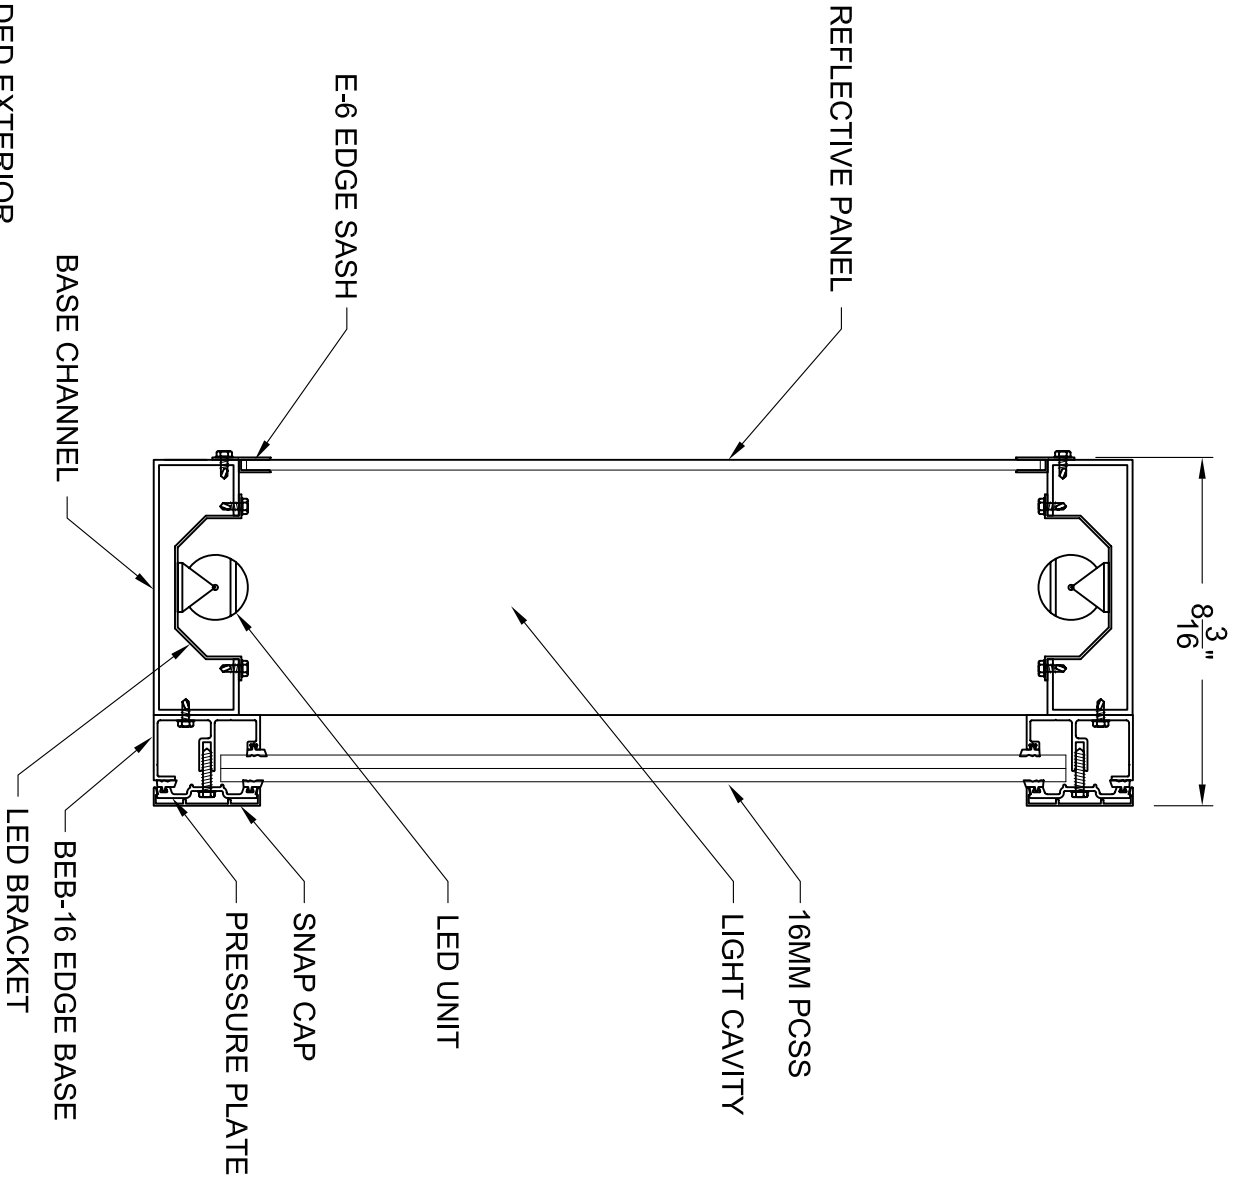

PRODUCT:	ILLUMAWALL - ILLUMINATION ON ONE SIDE	SCALE:	NO SCALE
MAX. SIZE:		DATE:	1/23/07
ISSUED FOR:	WEBSITE - MARKETING MATERIALS	DWG #	ILLW-CONFIG-7

SINGLE SIDED EXTERIOR

This drawing is proprietary and for the sole use of our customer and may not be copied or reproduced without prior written consent from Duo-Gard Industries, Incorporated.