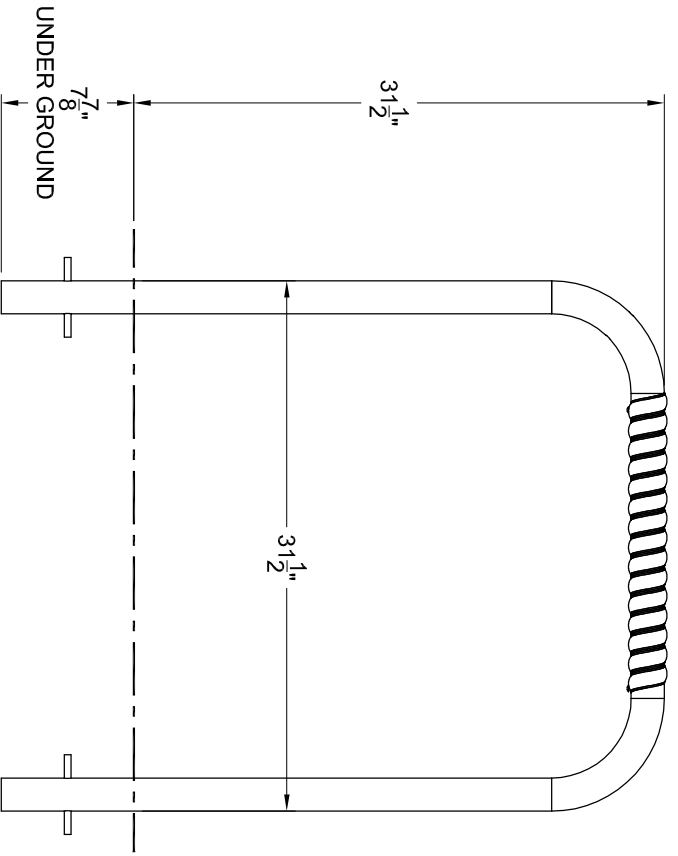

BR11F - STEEL
SBR11F - STAINLESS STEEL

DUO-GARD
FORGE AHEAD!
Duo-Gard Industries, Inc.
Tel (734) 207-8700 Fax (734) 207-7995
www.duo-gard.com

THIS DRAWING IS PROPRIETARY AND FOR THE SOLE USE OF OUR CUSTOMER AND MAY NOT BE COPIED OR REPRODUCED WITHOUT PRIOR WRITTEN CONSENT FROM DUO-GARD INDUSTRIES, INC. LEAD TIME BEGINS UPON RECEIPT OF SIGNED SHOP DRAWINGS

APPROVAL SIGNATURE _____ DATE _____

PROJECT NAME		...	
DESCRIPTION		...	
BR11F / SBR11F - STANDARD RACK	PRJT ENG	PRJT MGR	PRJT MGR
3.19.18	DRW'G DATE	REV1	REV2
1" = 1'-0"	SCALE	PAGE	OF
...
...
...