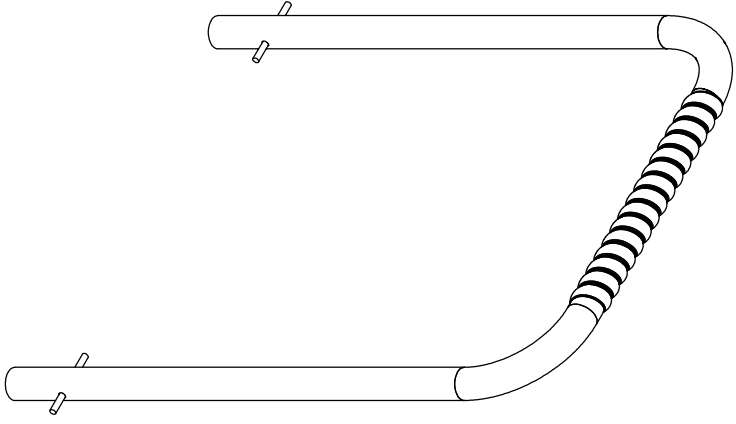

BR11F - STEEL
SBR11F - STAINLESS STEEL

DUO-GARD
FORGE AHEAD!
Duo-Gard Industries, Inc.
Tel (734) 207-8700 Fax (734) 207-7995
www.duo-gard.com

THIS DRAWING IS PROPRIETARY AND FOR THE SOLE USE OF OUR CUSTOMER AND MAY NOT BE COPIED OR REPRODUCED WITHOUT PRIOR WRITTEN CONSENT FROM DUO-GARD INDUSTRIES, INC. LEAD TIME BEGINS UPON RECEIPT OF SIGNED SHOP DRAWINGS

APPROVAL SIGNATURE _____ DATE _____

PROJECT NAME		...	
DESCRIPTION		...	
BR11F / SBR11F - STANDARD RACK	PRJT ENG	PRJT MGR	PRJT MGR
3.19.18	DRW'G DATE	REV1	REV2
1" = 1'-0"	SCALE	PAGE	OF
...
...
...