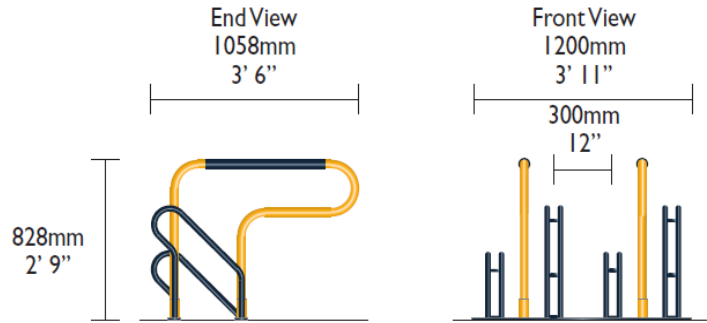

Manufacturer Documentation Required:

☐ All

☐ Assembly Drawing (DWG)

☐ Assembly Drawing (PDF)

☐ Revit File

☐ Set out Drawing (PDF)

☐ Installation Manual

☐ Instruction Manual

Relevant Guidelines: Bicycle Parking guidelines 2nd edition www.apbp.org